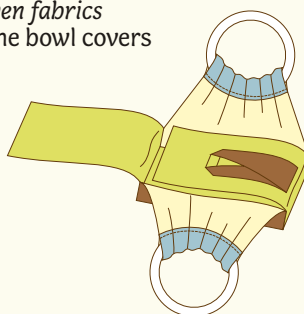

Potluck Companions

These fabulous potluck companions are fat quarter friendly. The casserole carrier is made from four different color fabrics, has thermal insulation between the layers and double layers on the bottom. It has two flaps that cover the top of the dish and a convenient pocket for a serving utensil. The sides cradle the dish, making it easy to carry a 9" x 13" (23 cm x 33 cm) pan, a round or an oval dish. Pattern includes 1/4" (6 mm) seam allowances.

The casserole carrier and bowl covers are *designed for woven fabrics* such as cotton, cotton types, chambray, and broadcloth. The bowl covers can also be made in water repellent fabrics and oil cloth.

For more information see envelope or visit www.kwiksew.com

- ♥ **Fabric 1:** bottom (inside and out), flaps (inside and out) inner side of pocket
- ♥ **Fabric 2:** sides (outside) and outer side of pocket
- ♥ **Fabric 3:** sides (inside) and inner side of handle casings
- ♥ **Fabric 4:** handle casings (outside)

Price

Bowl covers can be made from your fabric of choice.

CRAFTS